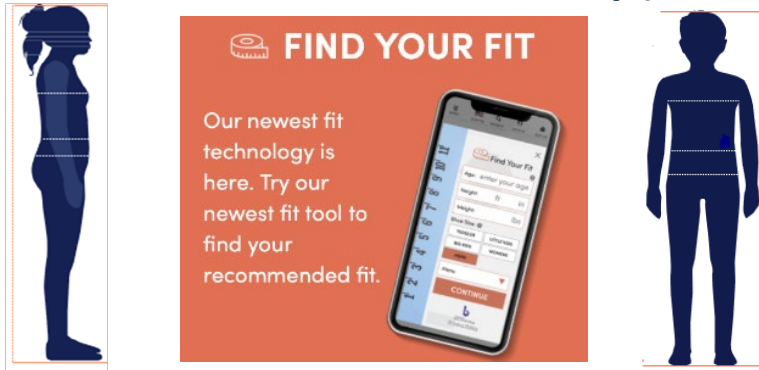

TIPS TO FIND YOUR PERFECT FIT

At French Toast, we know kids come in all different sizes and it's called growing up for a reason! We're here to help you find the perfect fit for your child at any time during the school year.

Visit our sizing page: [Find Your Perfect Fit](#)

Try our NEWEST feature, 'Find Your Fit'. By using just a few simple inputs including, age, height, weight, and shoe size, this technology will help you find the best size on a style-by-style basis. You can access the Find Your Fit tool from any product page.

Watch Our Video To Learn How To Measure Your Child:
[French Toast Measuring Video](#)

You Can Find Each Product Style's Specific Measurements Here:

Description	Fabric and Care	Size Chart	Item Measurements	Shipping Returns												
<p>We have provided this item's measurements to help you decide which size to buy.</p> <p>ITEM MEASUREMENTS BY SIZE</p> <p>TODDLER</p> <table border="1"> <thead> <tr> <th>SIZE</th> <th>CHEST</th> <th>LENGTH</th> <th>SHOULDER</th> </tr> </thead> <tbody> <tr> <td>2T</td> <td>25.5</td> <td>16.875</td> <td>11</td> </tr> <tr> <td>3T</td> <td>26.5</td> <td>17.5</td> <td>11.375</td> </tr> </tbody> </table>					SIZE	CHEST	LENGTH	SHOULDER	2T	25.5	16.875	11	3T	26.5	17.5	11.375
SIZE	CHEST	LENGTH	SHOULDER													
2T	25.5	16.875	11													
3T	26.5	17.5	11.375													